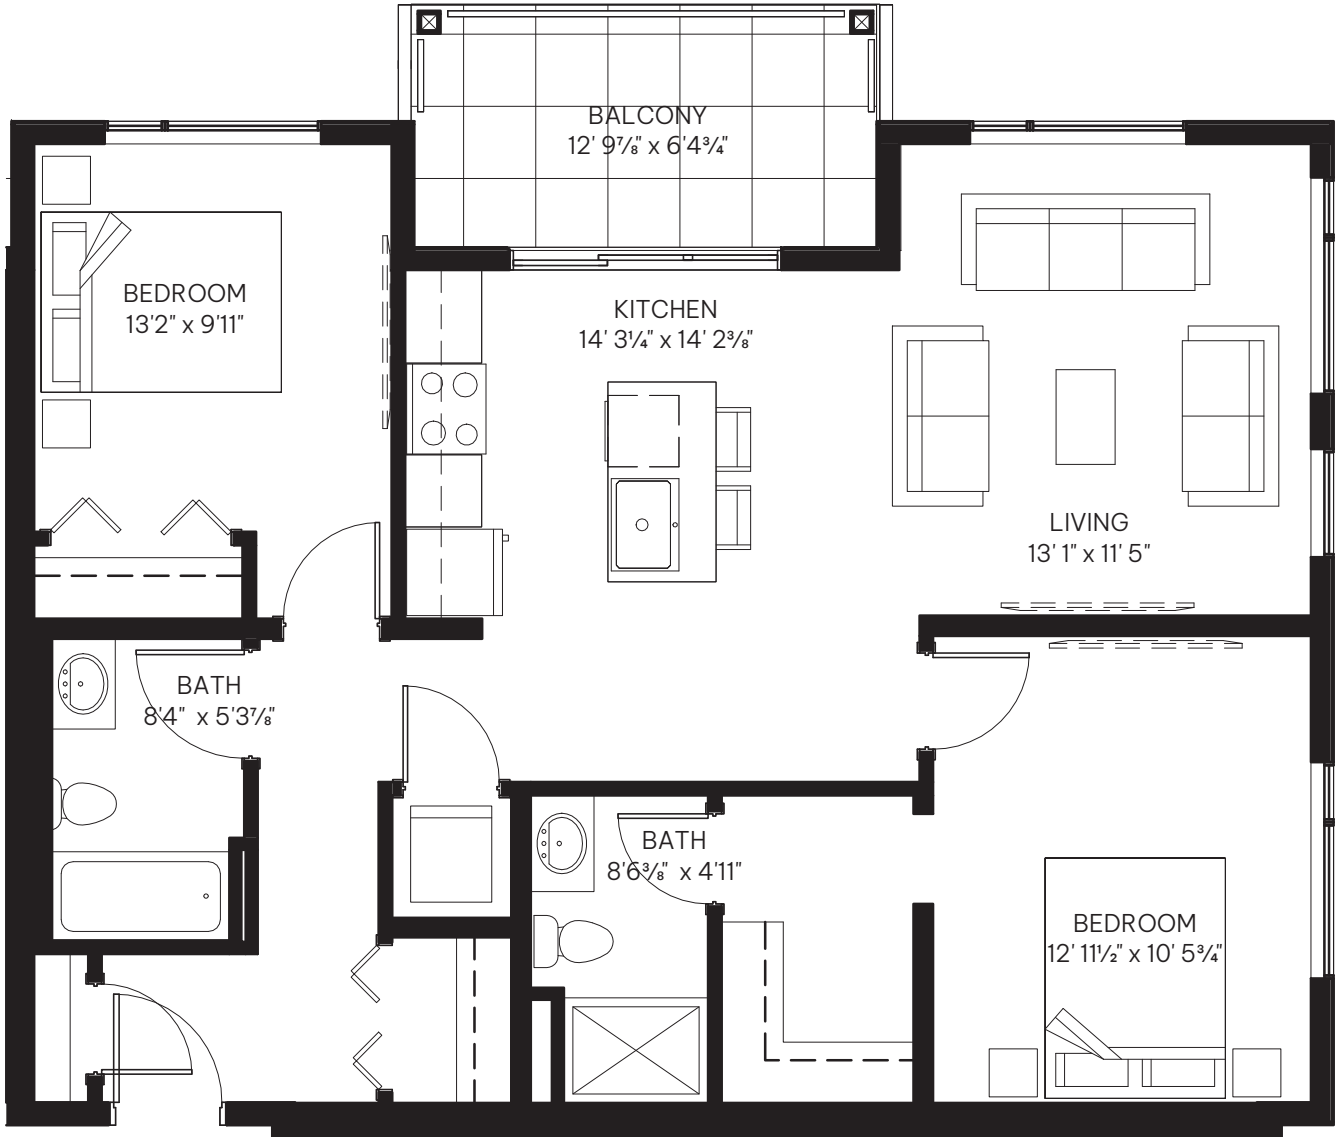

VIEW

2 Bed • 2 Bath • 957 Sq.Ft.

THE PANAMERA

LEVEL 1

LEVEL 2

LEVEL 3

LEVEL 4

LEVEL 5

LEVEL 6

--

210

310

410

510

610

Dimensions, sizes, specifications, layouts and materials are approximate only and subject to change without notice. E.S.O.E.