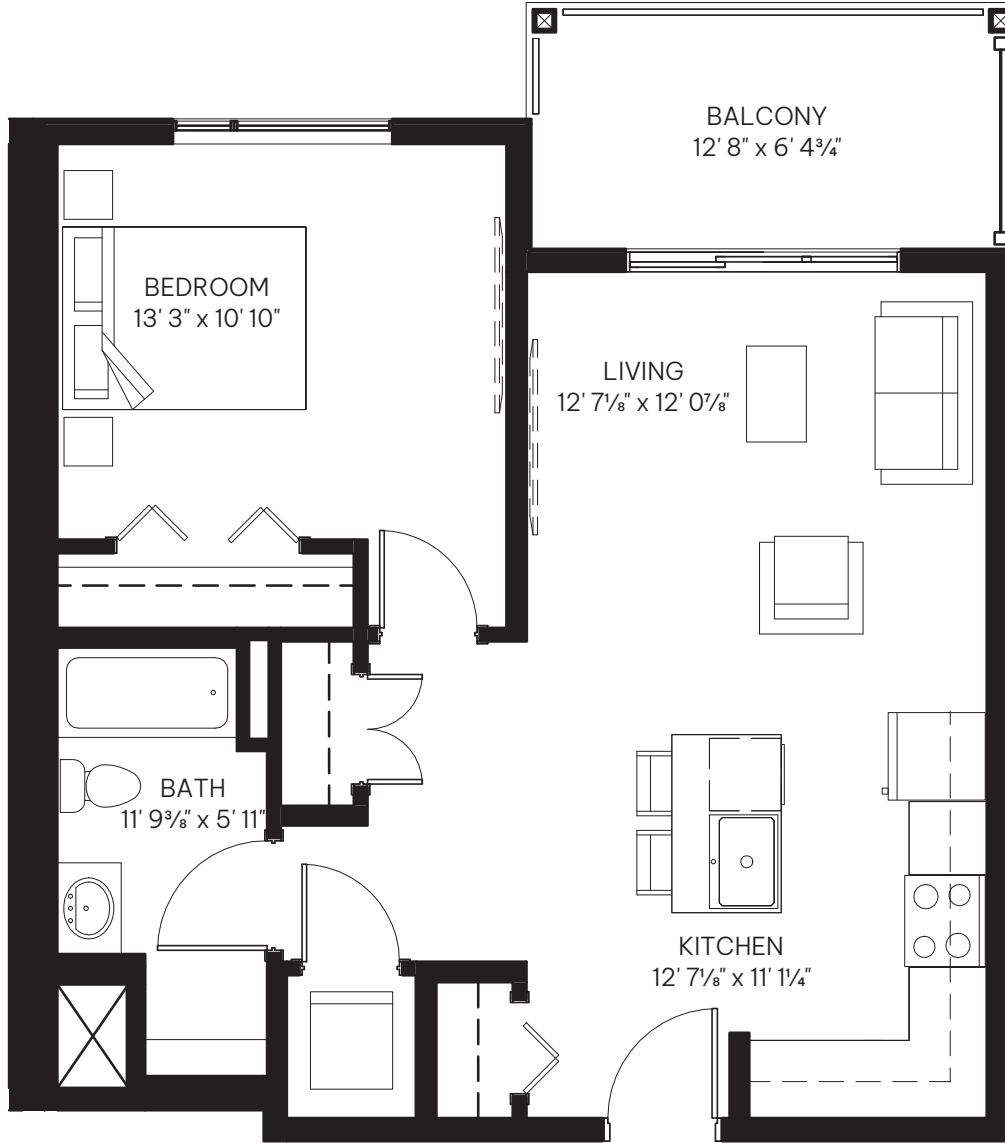

NAPA

1 Bed • 1 Bath • 669 Sq.Ft.

THE PANAMERA

LEVEL 1

LEVEL 2

LEVEL 3

LEVEL 4

LEVEL 5

LEVEL 6

107

207

307

407

507

607

Dimensions, sizes, specifications, layouts and materials are approximate only and subject to change without notice. E.&O.E.