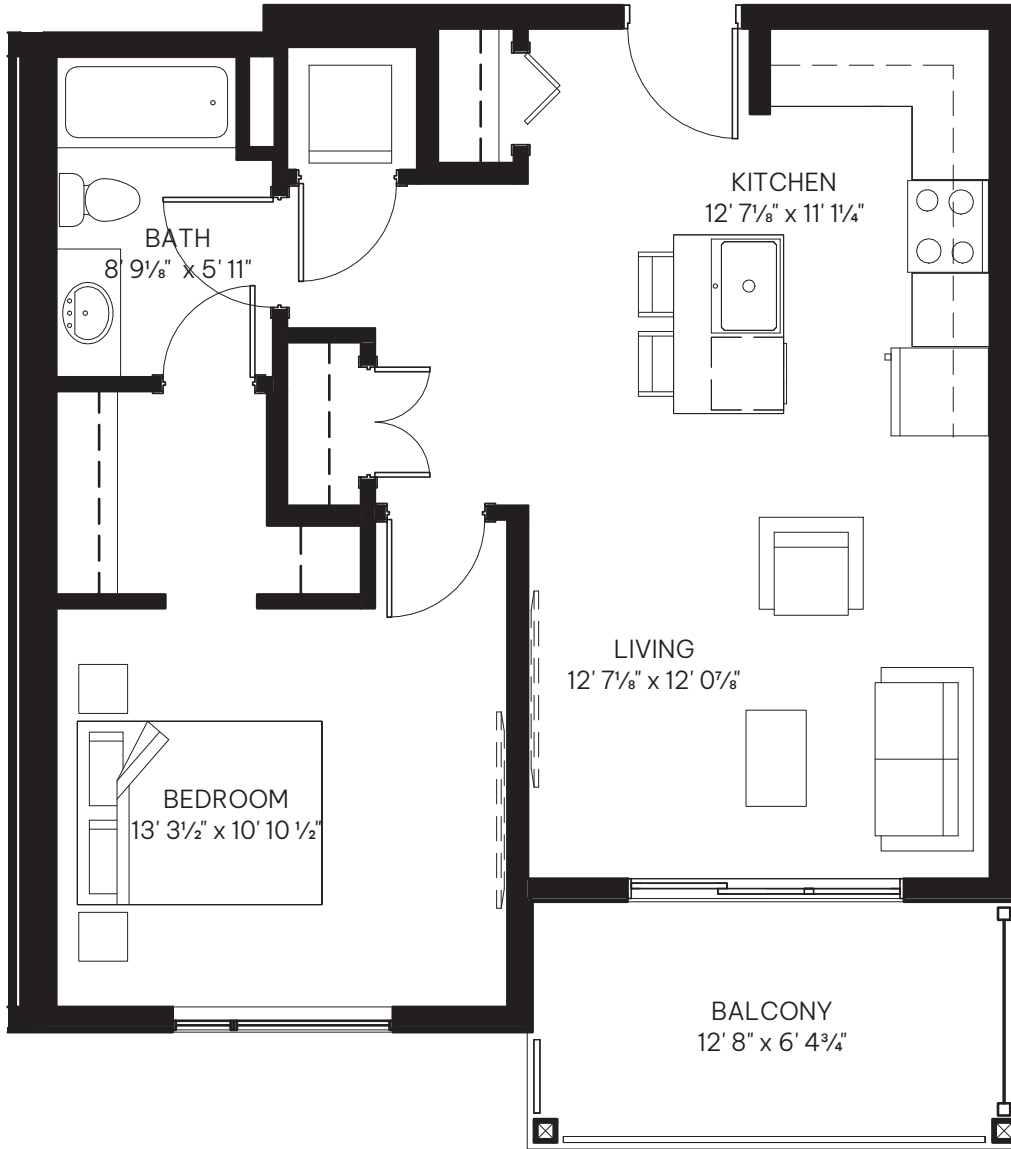

MONTEREY

1 Bed • 1 Bath • 670 Sq.Ft.

THE PANAMERA

LEVEL 1

LEVEL 2

LEVEL 3

LEVEL 4

LEVEL 5

LEVEL 6

113

217

317

417

517

617

Dimensions, sizes, specifications, layouts and materials are approximate only and subject to change without notice. E.&O.E.