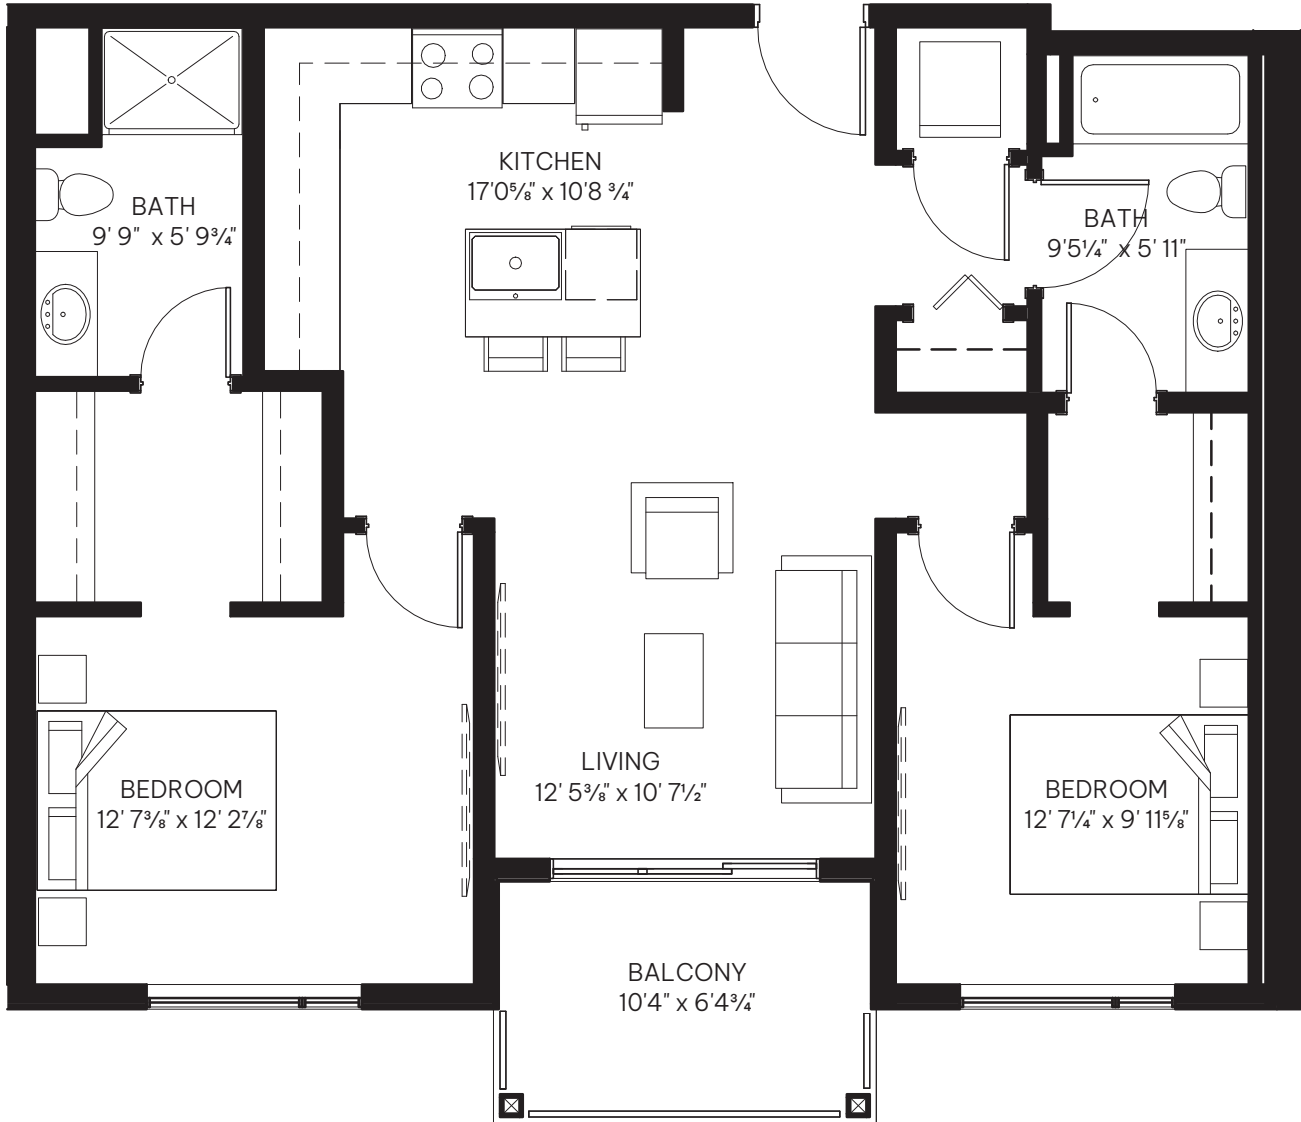

HORIZON

2 Bed • 2 Bath • 912 Sq.Ft.

THE PANAMERA

LEVEL 1

LEVEL 2

LEVEL 3

LEVEL 4

LEVEL 5

LEVEL 6

114

218

318

418

518

618

Dimensions, sizes, specifications, layouts and materials are approximate only and subject to change without notice. E.&O.E.