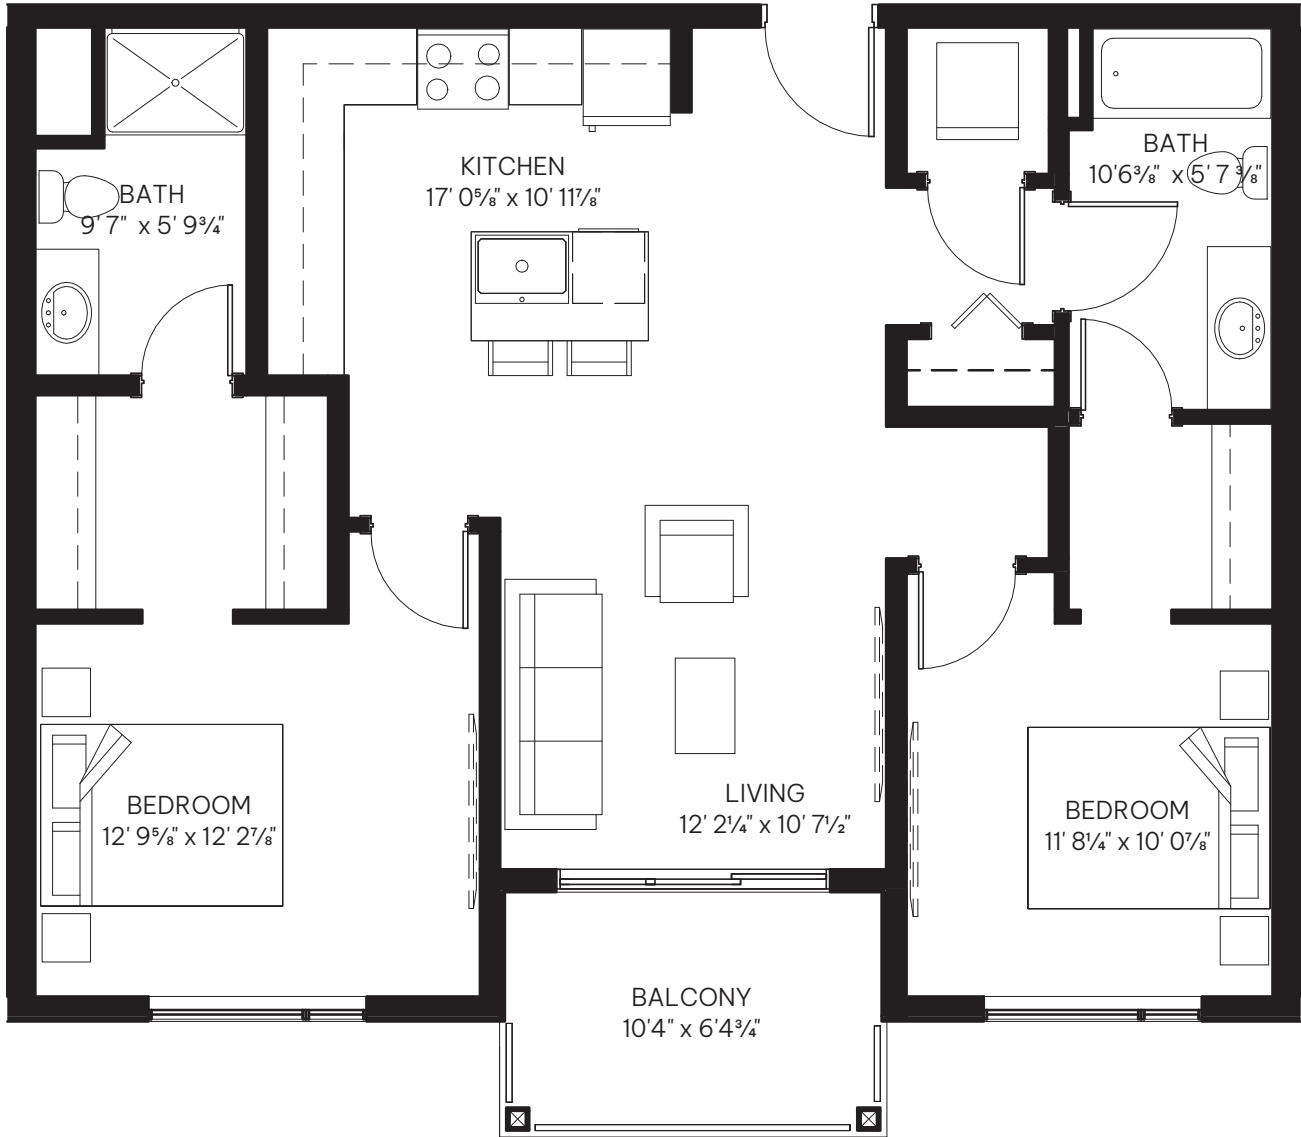

# EMERALD

2 Bed • 2 Bath • 921 Sq.Ft.

## THE PANAMERA

**LEVEL 1**

105, 115, 116,  
117, 118

**LEVEL 2**

205, 215, 219,  
220, 221, 222

**LEVEL 3**

305, 315, 319,  
320, 321, 322

**LEVEL 4**

405, 415, 419,  
420, 421, 422

**LEVEL 5**

505, 515, 519,  
520, 521, 522

**LEVEL 6**

605, 615, 619,  
620, 621, 622

Dimensions, sizes, specifications, layouts and materials are approximate only and subject to change without notice. E.&O.E.