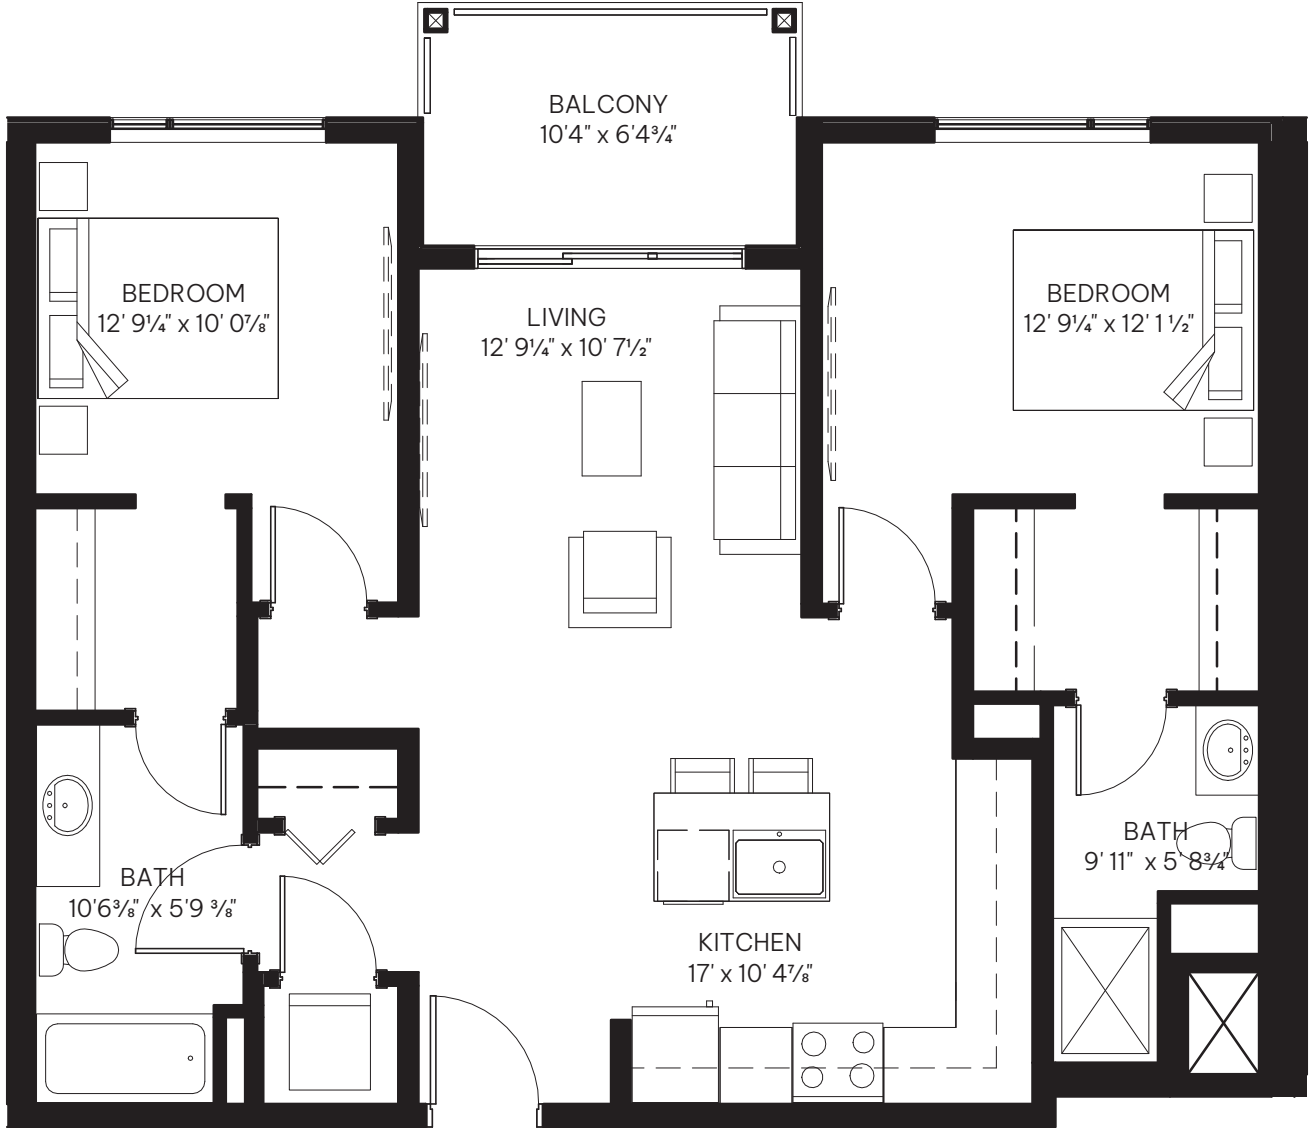

DIAMOND

2 Bed • 2 Bath • 903 Sq.Ft.

THE PANAMERA

LEVEL 1

LEVEL 2

LEVEL 3

LEVEL 4

LEVEL 5

LEVEL 6

106

206

306

406

506

606

Dimensions, sizes, specifications, layouts and materials are approximate only and subject to change without notice. E.&O.E.