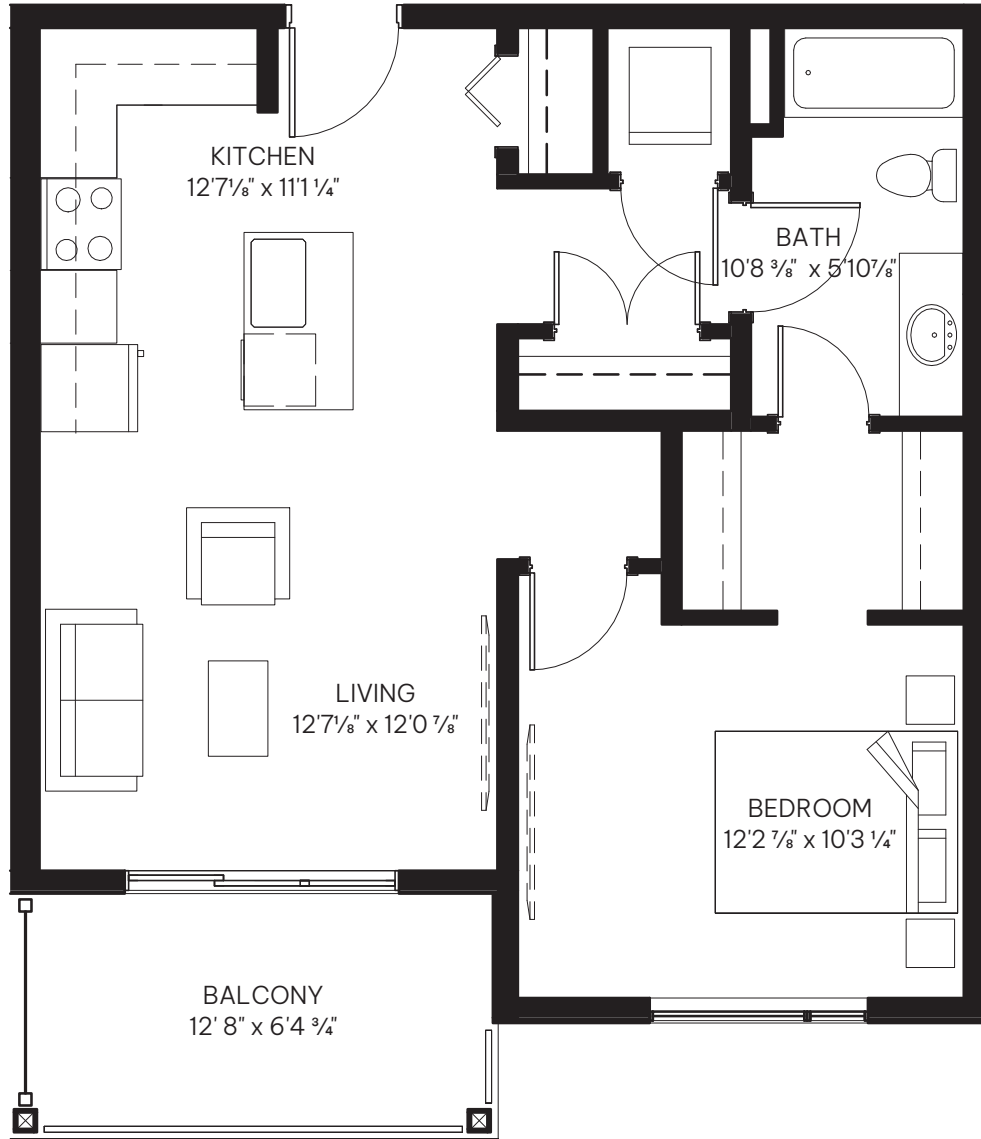

DEL RAY

1 Bed • 1 Bath • 675 Sq.Ft.

THE PANAMERA

LEVEL 1

112

LEVEL 2

212, 216

LEVEL 3

312, 316

LEVEL 4

412, 416

LEVEL 5

512, 516

LEVEL 6

612, 616

Dimensions, sizes, specifications, layouts and materials are approximate only and subject to change without notice. E.8.O.E.