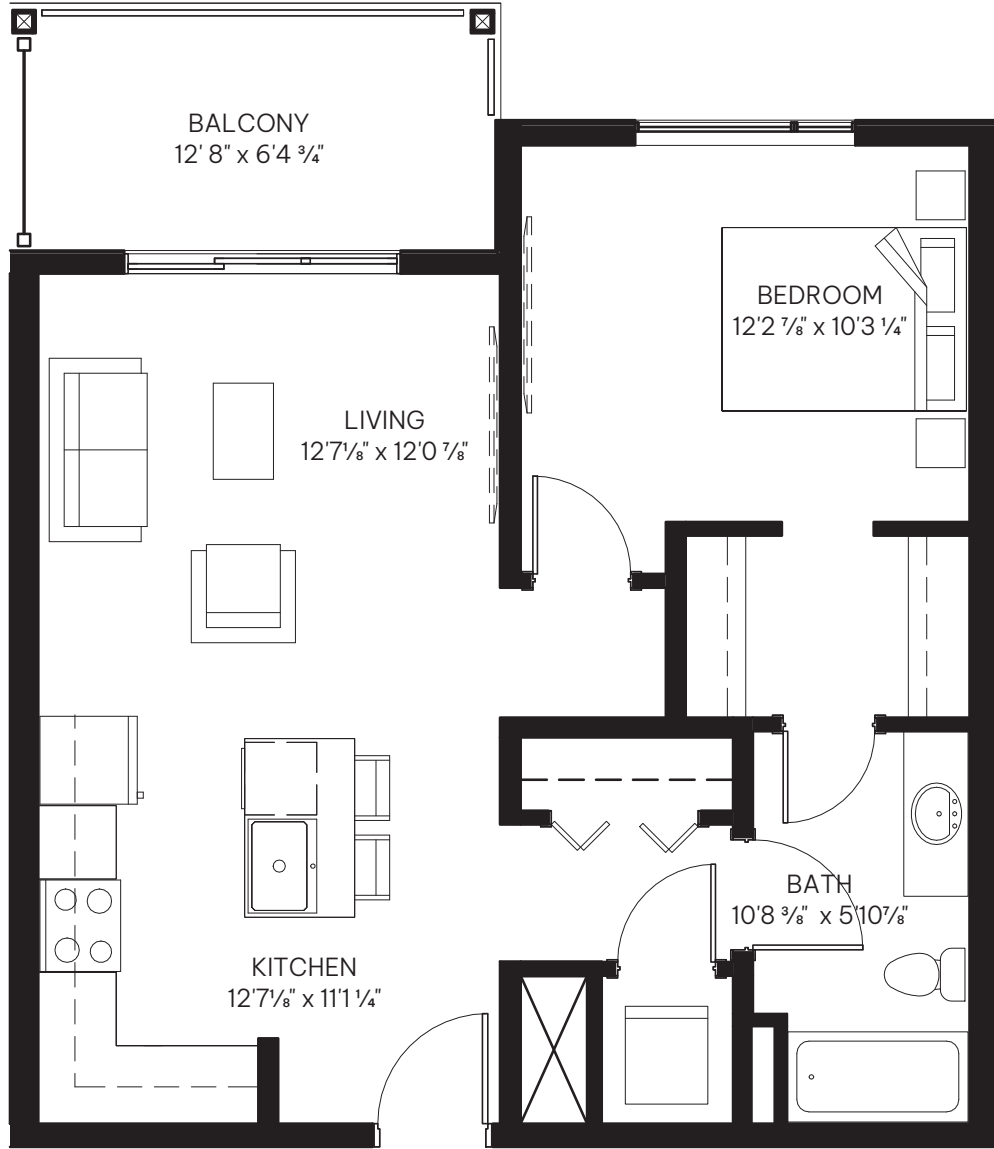

# DEL RAY SH

1 Bed • 1 Bath • 675 Sq.Ft.

THE PANAMERA

LEVEL 1

104

LEVEL 2

204, 211

LEVEL 3

304, 311

LEVEL 4

404, 411

LEVEL 5

504, 511

LEVEL 6

604, 611

Dimensions, sizes, specifications, layouts and materials are approximate only and subject to change without notice. E.&O.E.