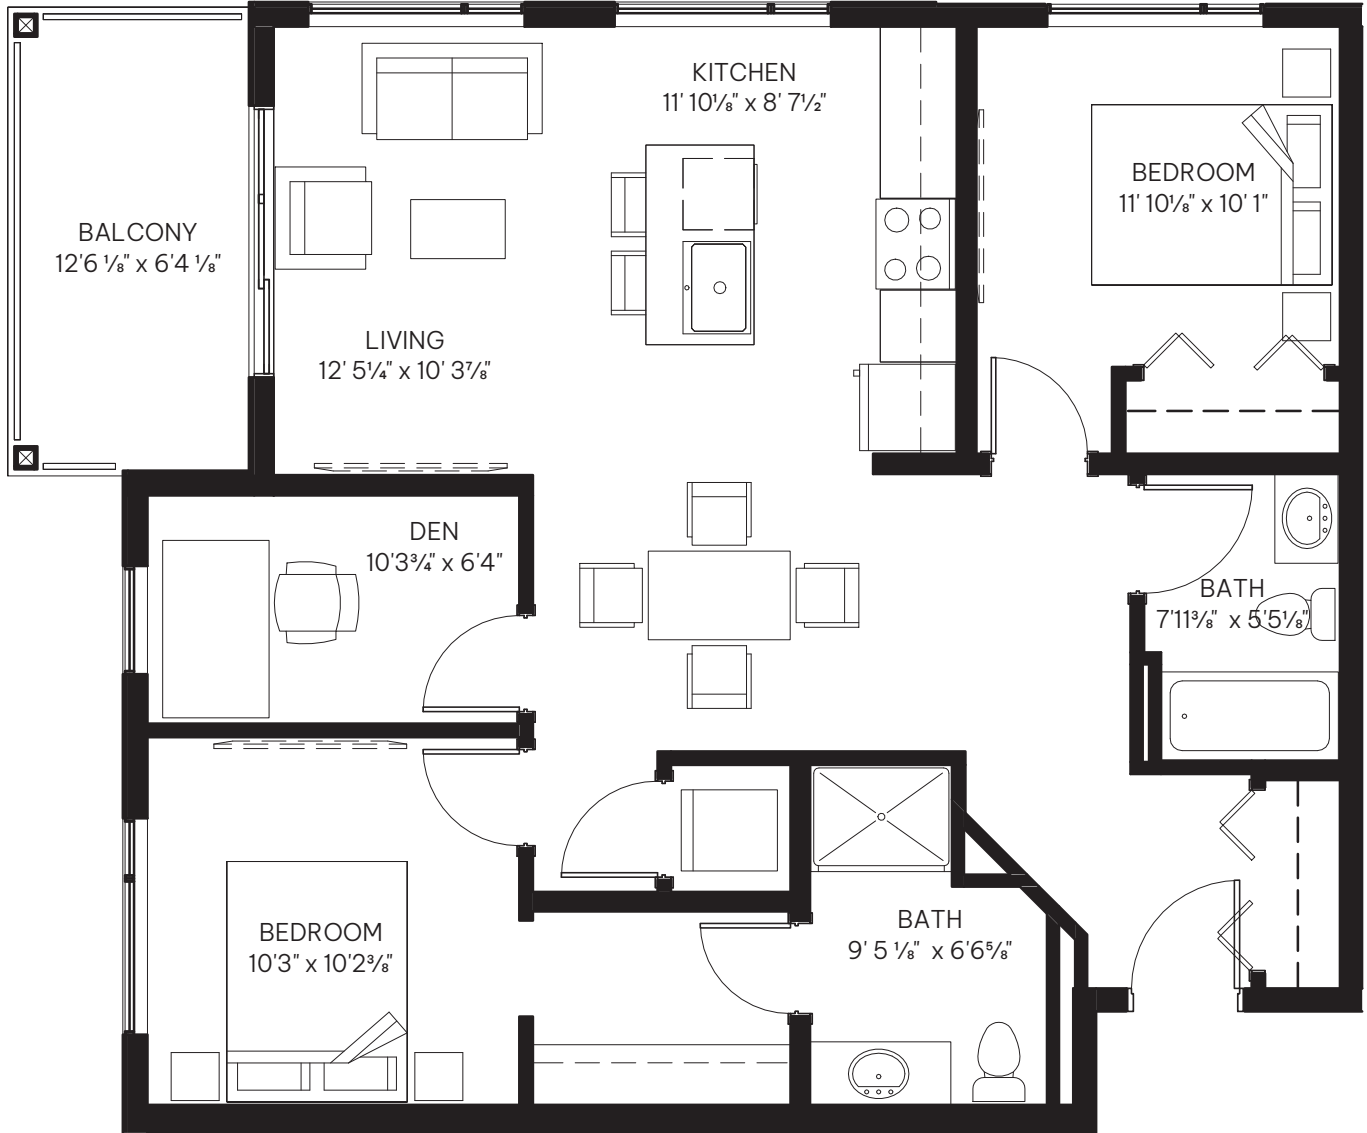

CORTEZ

2 Bed + Den • 2 Bath • 976 Sq.Ft.

THE PANAMERA

LEVEL 1

101, 109, 110, 119

LEVEL 2

201, 213, 214, 223

LEVEL 3

301, 313, 314, 323

LEVEL 4

401, 413, 414, 423

LEVEL 5

501, 513, 514, 523

LEVEL 6

601, 613, 614, 623

Dimensions, sizes, specifications, layouts and materials are approximate only and subject to change without notice. E.8.O.E.