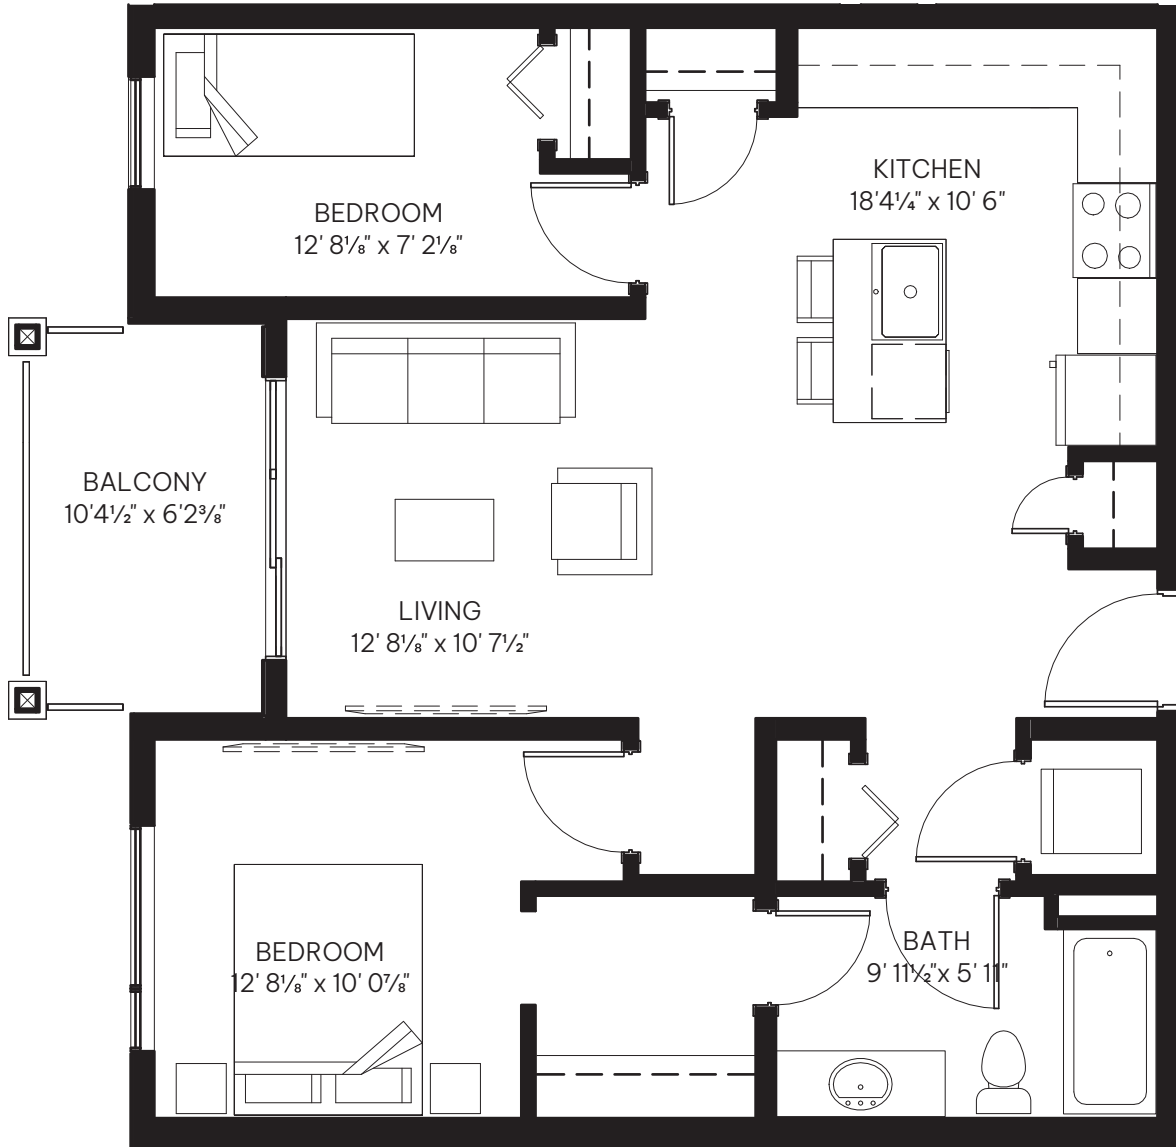

# COBALT

2 Bed • 1 Bath • 780 Sq.Ft.

## THE PANAMERA

LEVEL 1

LEVEL 2

LEVEL 3

LEVEL 4

LEVEL 5

LEVEL 6

111