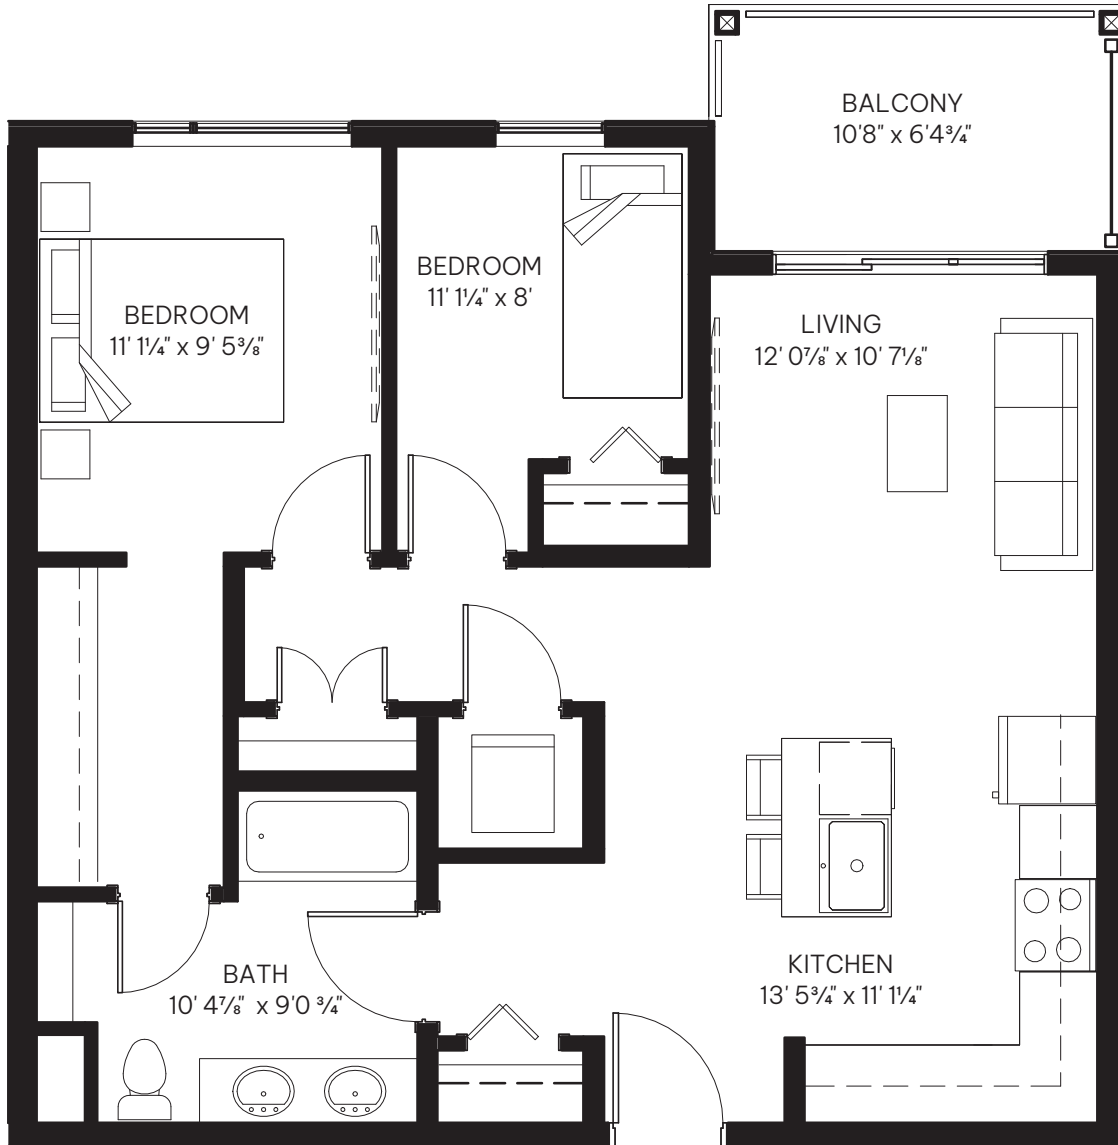

CARMEL

2 Bed • 1 Bath • 780 Sq.Ft.

THE PANAMERA

LEVEL 1
102, 103, 108

LEVEL 2
202, 203, 208

LEVEL 3
302, 303, 308

LEVEL 4
402, 403, 408

LEVEL 5
502, 503, 508

LEVEL 6
602, 603, 608

Dimensions, sizes, specifications, layouts and materials are approximate only and subject to change without notice. E.&O.E.

rentpanamera.ca