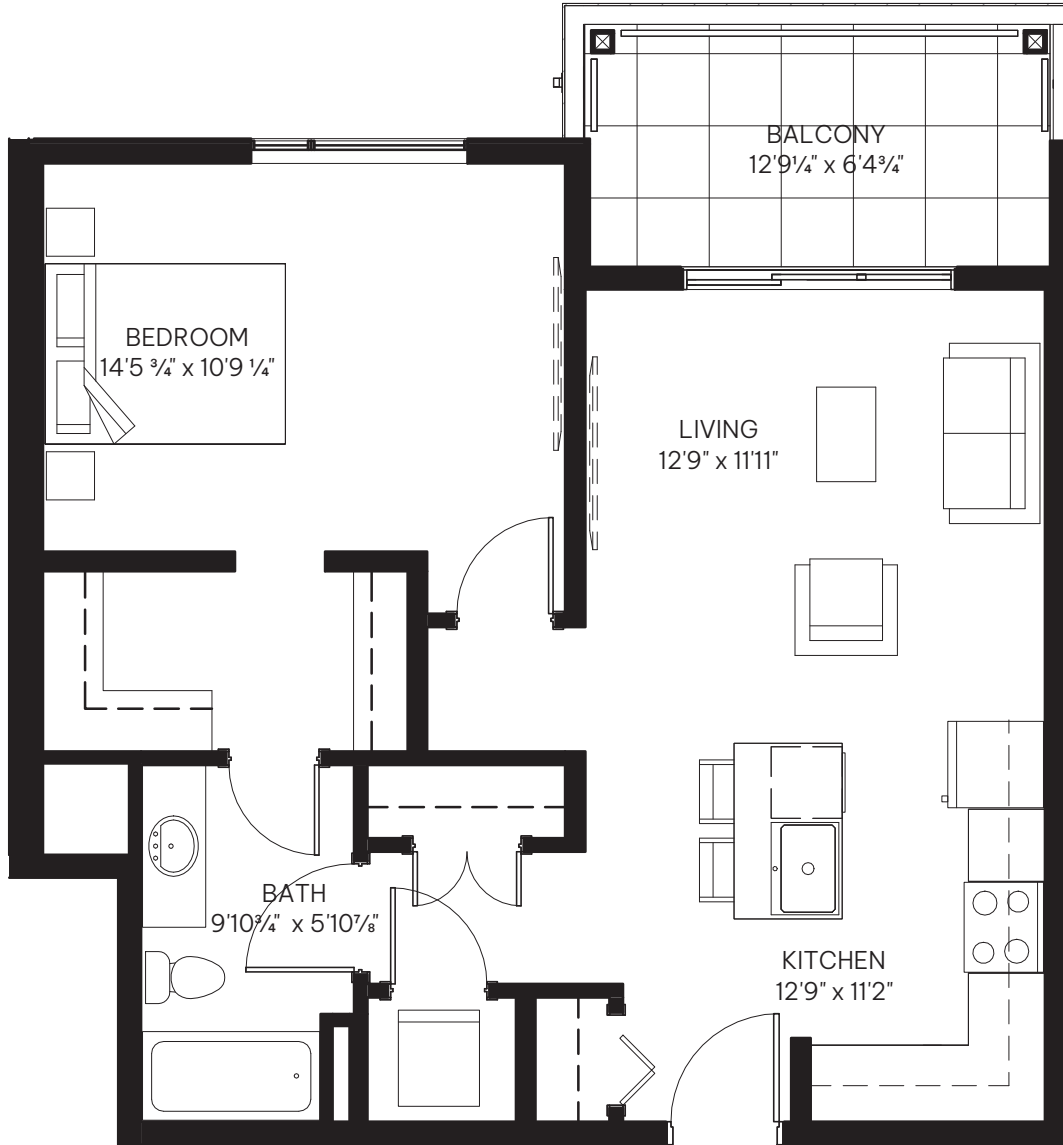

BURBANK

1 Bed • 1 Bath • 718 Sq.Ft.

THE PANAMERA

LEVEL 1

LEVEL 2

LEVEL 3

LEVEL 4

LEVEL 5

LEVEL 6

--

209

309

409

509

609

Dimensions, sizes, specifications, layouts and materials are approximate only and subject to change without notice. E.&O.E.